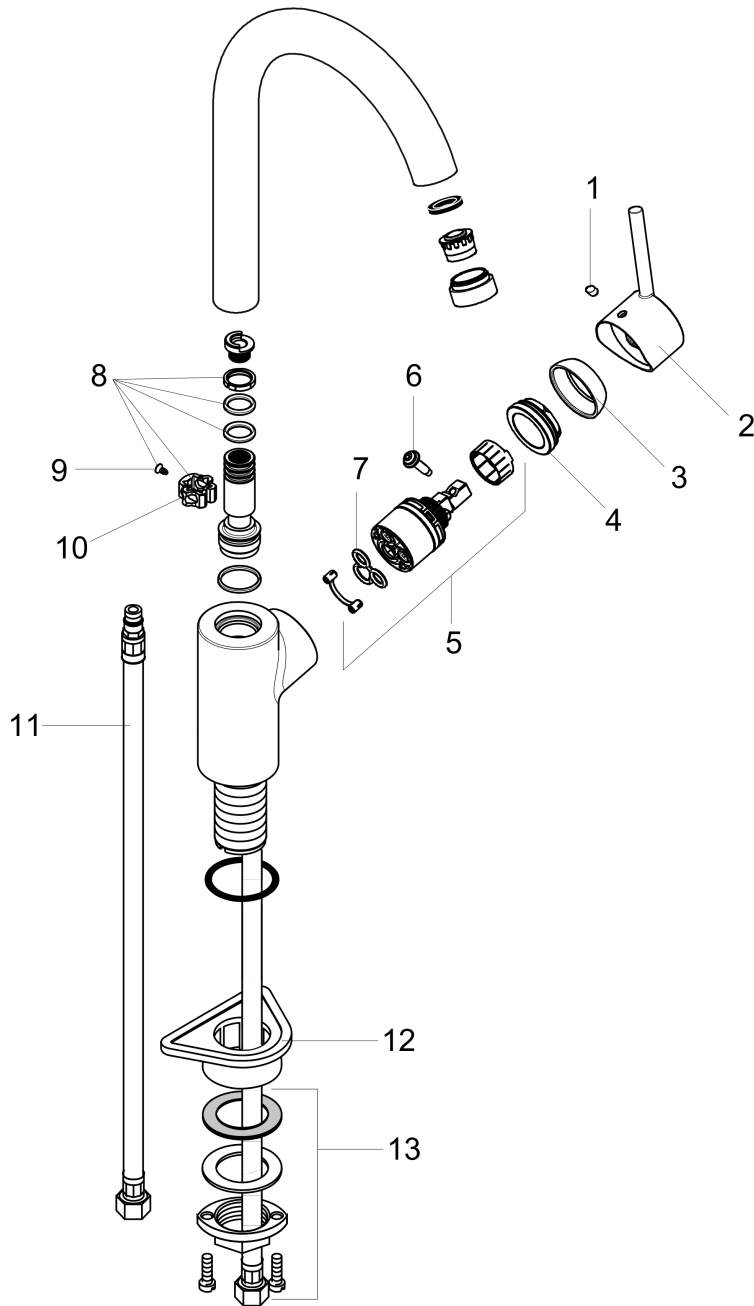

### Features

- Swivel range 150°
- Aerated spray
- Flow: 1.5 GPM
- Ceramic cartridge
- 3/8" hoses

## Product image

## Scale drawing

**Talis S**  
**Talis S 1-Spray Kitchen Faucet, 1.5 GPM**  
Finishes : **chrome**    Part no. : **04870000**

## Exploded drawing

Year of production: >10/10

**Talis S**

**Talis S 1-Spray Kitchen Faucet, 1.5 GPM**

Finishes : **chrome** Part no. : **04870000**

**Spare parts list**

Year of production: >10/10

Pos.	Description	Part no.	Price	PU
1	screw cover	96338000	-	1
2	handle	95560000	-	1
3	flange	95498000	-	1
4	nut	97209000	-	1
5	cartridge, assy	92730000	-	1
6	locking screw for handle	95140000	-	1
7	seal	95008000	-	1
8	sealing set	92646000	-	1
9	screw	97662000	-	1
10	axialring	97558000	-	1
11	connection hose 35½" M8x0,75 3/8"	96316001	-	1
12	support	97523000	-	1
13	fixing set (Ø 34)	95049000	-	1
a	aerator M24x1 (5 l/min)	88744000	-	1