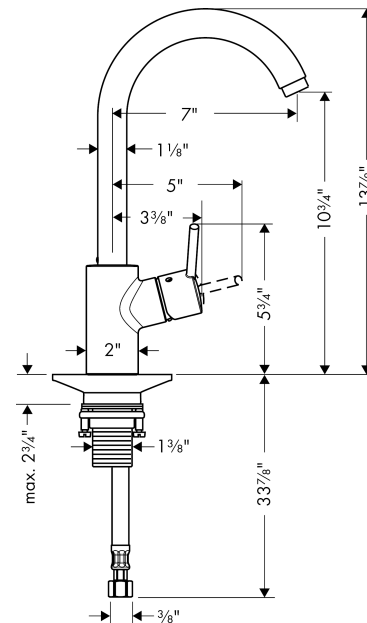

### Features

- Swivel range 150°
- Aerated spray
- Flow: 1.5 GPM
- Ceramic cartridge
- 3/8" hoses

## Scale drawing

**Talis S**  
**Talis S 1-Spray Kitchen Faucet, 1.5 GPM**  
Finishes : **chrome**    Part no. : **04870000**

## Exploded drawing

Year of production: >10/10

**Talis S**

**Talis S 1-Spray Kitchen Faucet, 1.5 GPM**

Finishes : **chrome** Part no. : **04870000**

**Spare parts list**

Year of production: >10/10

Pos.	Description	Part no.	Price	PU
1	screw cover	96338000	-	1
2	handle	95560000	-	1
3	flange	95498000	-	1
4	nut	97209000	-	1
5	cartridge, assy	92730000	-	1
6	locking screw for handle	95140000	-	1
7	seal	95008000	-	1
8	sealing set	92646000	-	1
9	screw	97662000	-	1
10	axialring	97558000	-	1
11	connection hose 35½" M8x0,75 3/8"	96316001	-	1
12	support	97523000	-	1
13	fixing set (Ø 34)	95049000	-	1
a	aerator M24x1 (5 l/min)	88744000	-	1